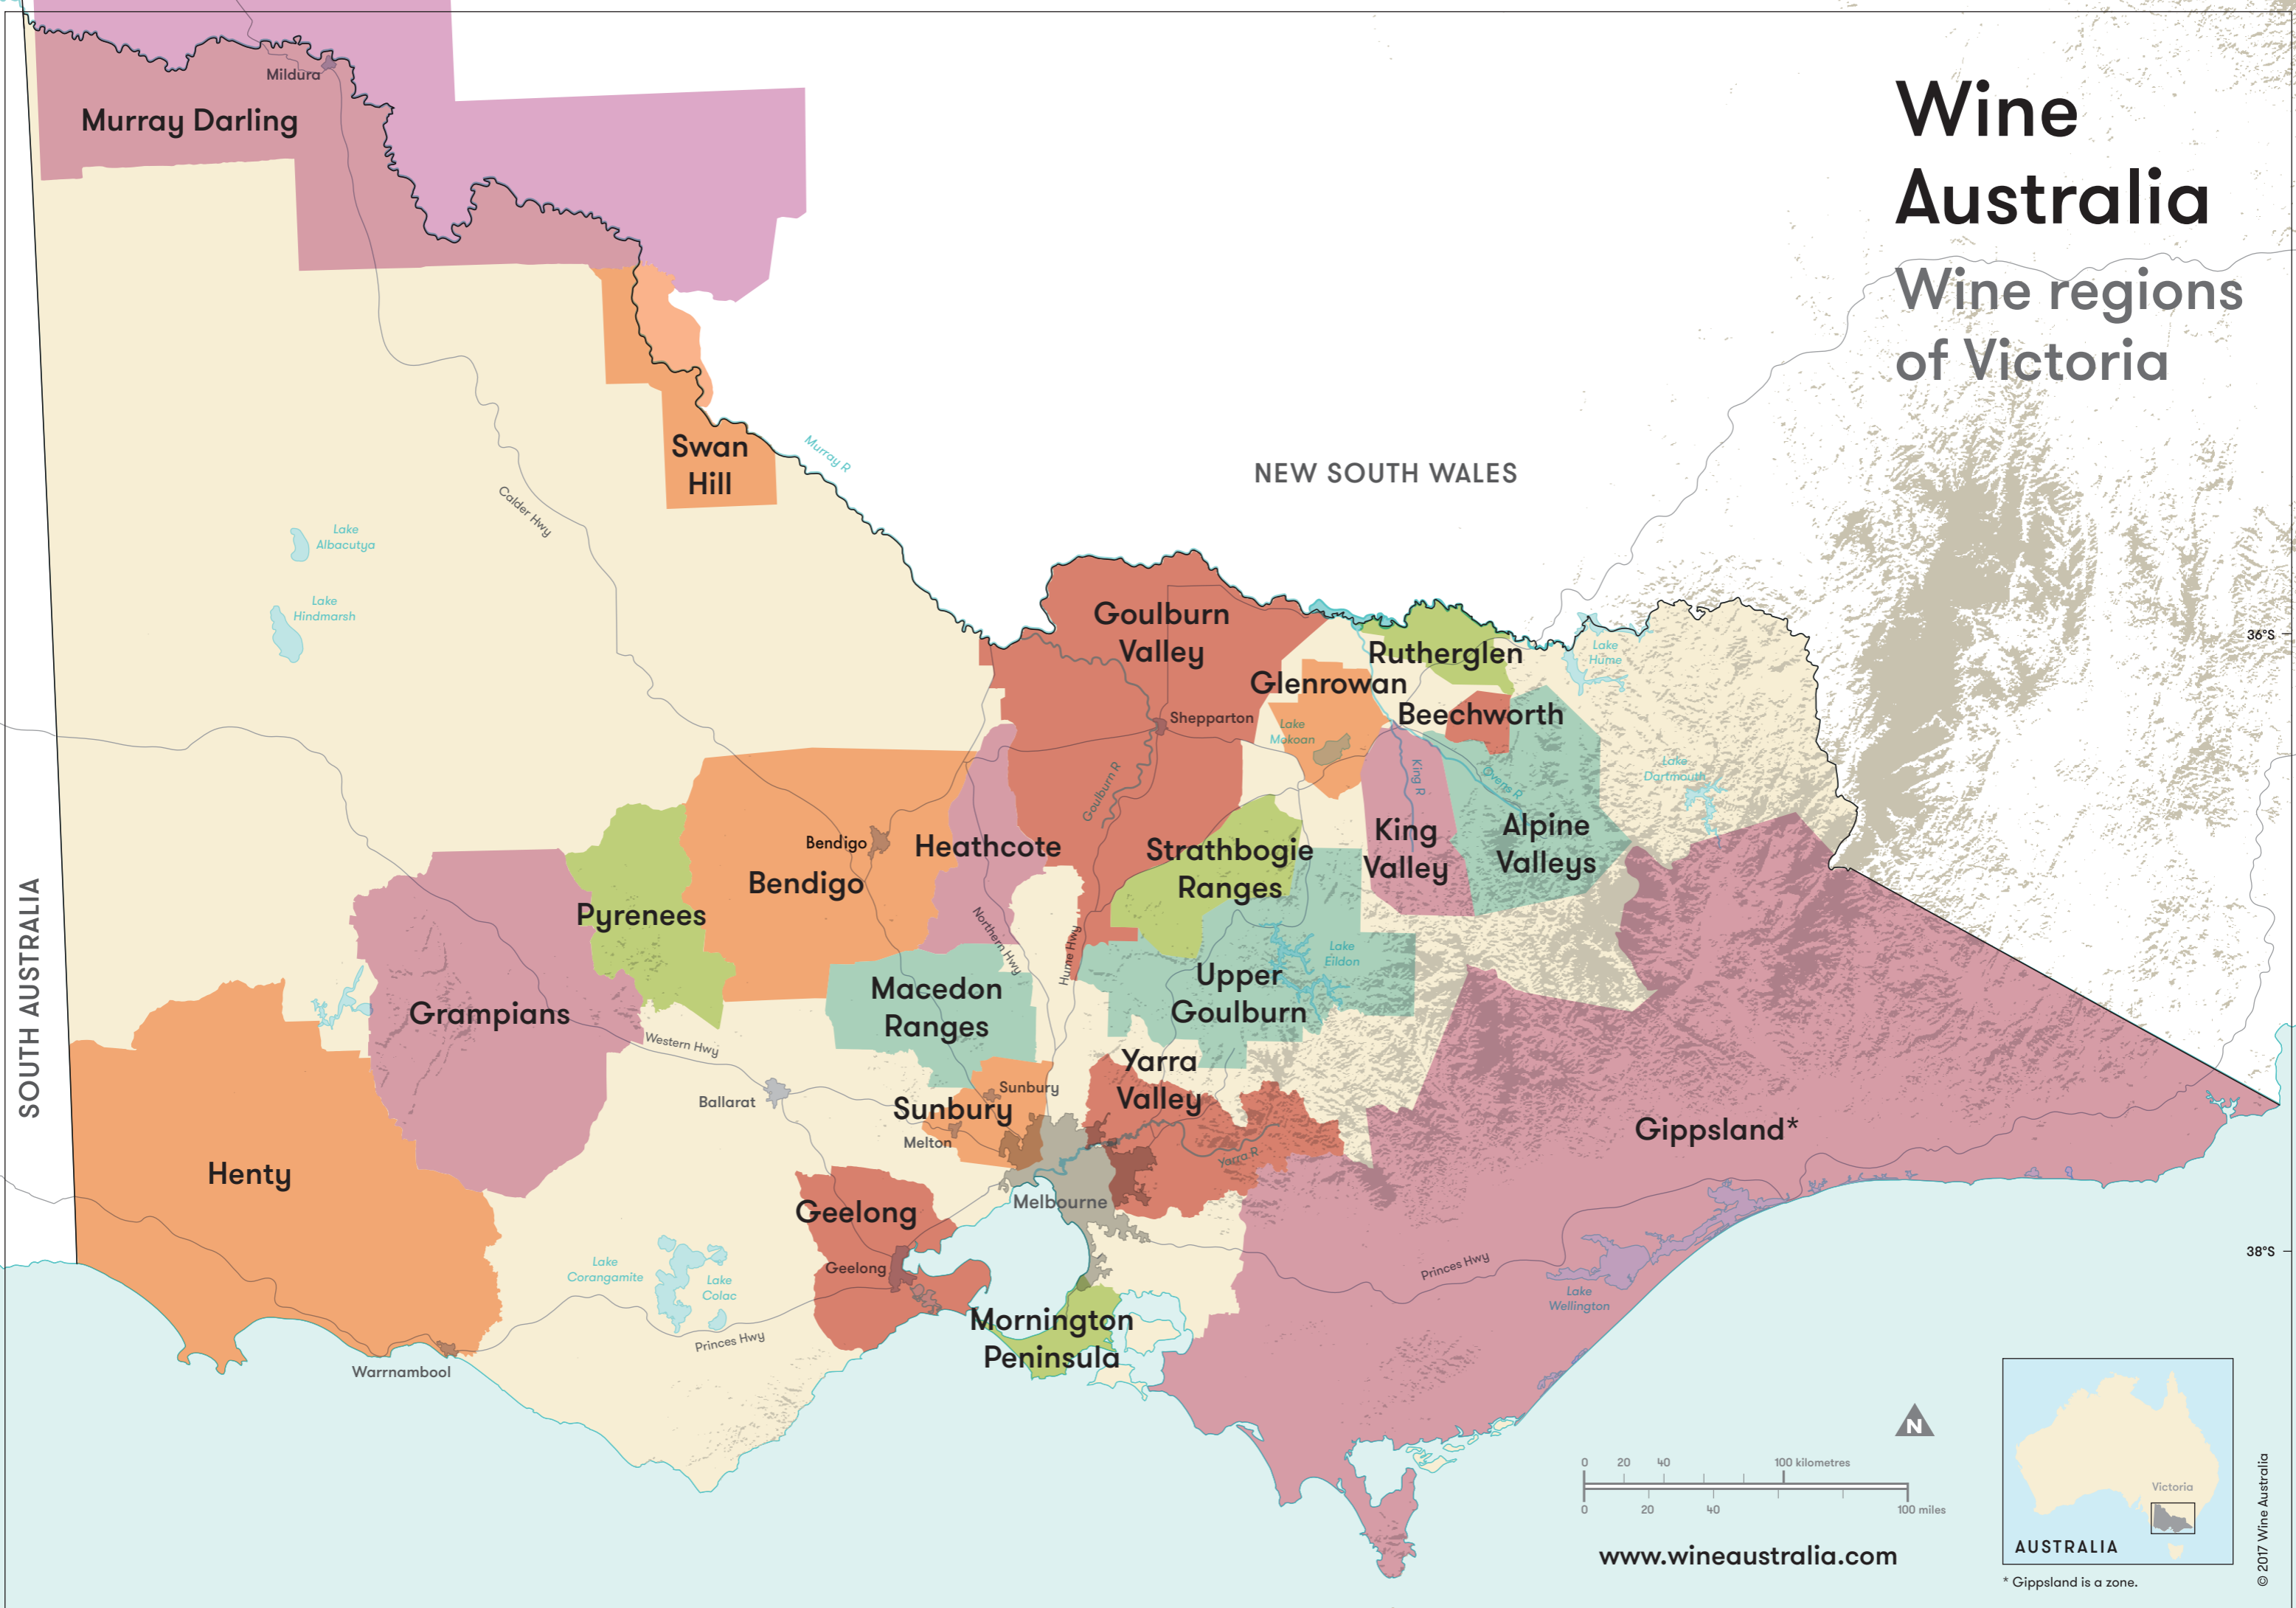

Wine Australia

Wine regions of Victoria

SOUTH AUSTRALIA

NEW SOUTH WALES

36°S

38°S

www.wineaustralia.com

* Gippsland is a zone.